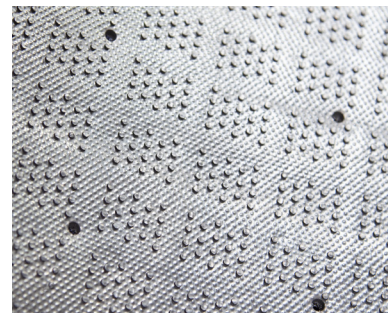

OptiBrush

Logo Mats • Outdoor

Optibrush mats feature your custom logo or artwork on durable nylon monofibers. Combine maximum of 2 colours for the artwork.

- Durable Nylon Brush monofibers make for excellent scraping action.
- Solution Dyed fibers for 100% UV-resistance.
- Bleach and chemical resistant.
- Optional drainage holes allow for excellent drainage.

GDmatsEU
www.gdmats.eu
gdmats@gdmats.eu

OptiBrush

Logo Mats • Outdoor

Standard Sizes (cm)

60x85	120x200
75x85	120x240
80x120	150x200
85x150	150x250
85x300	150x300
120x180	

Maximum size: 240 cm x 550 cm or 200 cm x 650 cm
 Maximum 2 colours per design
 Size Tolerance: +/- 2%

100% Nylon Carpet

Reinforced rubber edges

Claw backing - Drainage holes

B305

B421

B312

B417

B523

Specifications

Yarn:	Coarse continuous filament Solution Dyed Nylon
Carpet weight:	1.300 g/m²
Rubber:	100% Nitrile EXS™ thickness 2,9mm
Total weight:	5,20 kg/m²

GDmatsEU
www.gdmats.eu
gdmats@gdmats.eu