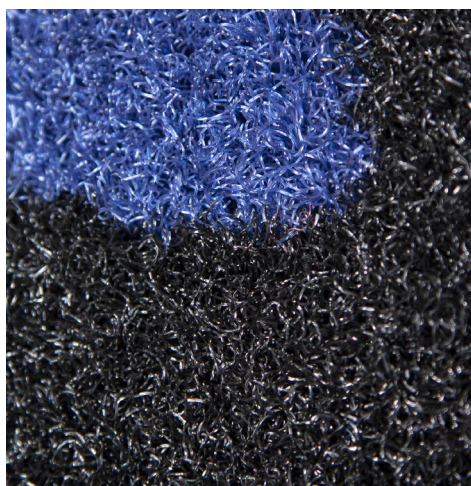

OptiBrush

Logo Mats • Outdoor

Optibrush mats feature your custom logo or artwork on durable nylon monofibers. Combine maximum of 2 colours for the artwork.

- Durable Nylon Brush monofibers make for excellent scraping action.
- Solution Dyed fibers for 100% UV-resistance.
- Bleach and chemical resistant.
- Optional drainage holes allow for excellent drainage.

GDmatsEU
www.gdmats.eu
gdmats@gdmats.eu

OptiBrush

Logo Mats • Outdoor

Standard Sizes (cm)

60x85	120x200
75x85	120x240
80x120	150x200
85x150	150x250
85x300	150x300
120x180	

Maximum size: 240 cm x 550 cm or 200 cm x 650 cm
 Maximum 2 colours per design
 Size Tolerance: +/- 2%

100% Nylon Carpet

Reinforced rubber edges

Claw backing - Drainage holes

B305

B421

B312

B417

B523

Specifications

Yarn:	Coarse continuous filament Solution Dyed Nylon
Carpet weight:	1.300 g/m²
Rubber:	100% Nitrile EXS™ thickness 2,9mm
Total weight:	5,20 kg/m²

GDmatsEU
www.gdmats.eu
gdmats@gdmats.eu