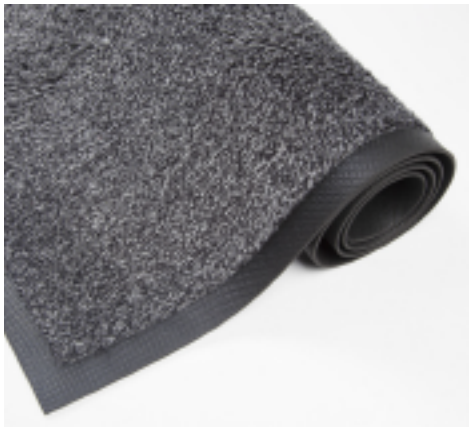

# GD - Crystal™ Cotton Mats

## Entrance Mats • Indoor

Crystal mats feature a slip-resistant rubber backing and a carpet of blended fibers of 50% cotton and 50% polyester. It is designed to stop dust, dirt, and moisture at your door and provide a safe walking surface.

- Blended fibers of 50% cotton and 50% polyester offer excellent absorption and dust control properties.
- Plush 1.050 gr/m<sup>2</sup> carpeted surface is perfect for stopping damaging dirt and moisture from entering facilities.
- 100% Nitrile EXS™ Rubber backing prevents curling and cracking in all types of weather.
- Available in Crystal Brown and Crystal Anthracite.