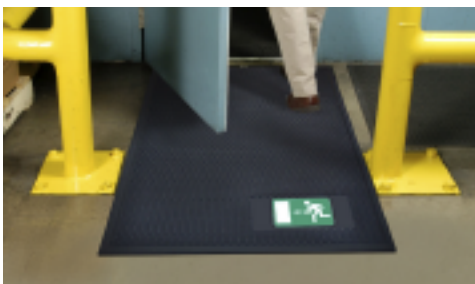

## Logo Mats • Indoor/Outdoor

SuperScrape Signature mats feature a 18x30cm sized custom logo or artwork overlaid onto the side of the SuperScrape mat. Multi-color images are created by molding a digitally printed polymeric material into the durable nitrile rubber surface of the mat.

- Fully launderable, outdoor all-rubber logomat.
- Digitally printed thermo-plastic material molded into durable Nitrile rubber.
- Logo measures 18 x 30 cm and is placed in the lower right corner of the mat, keeping imprint clean and out of heavy traffic.
- 100 % Nitrile EXS™ Rubber is resistant to chemicals, greases and oils.
- Increase safety in your facility.